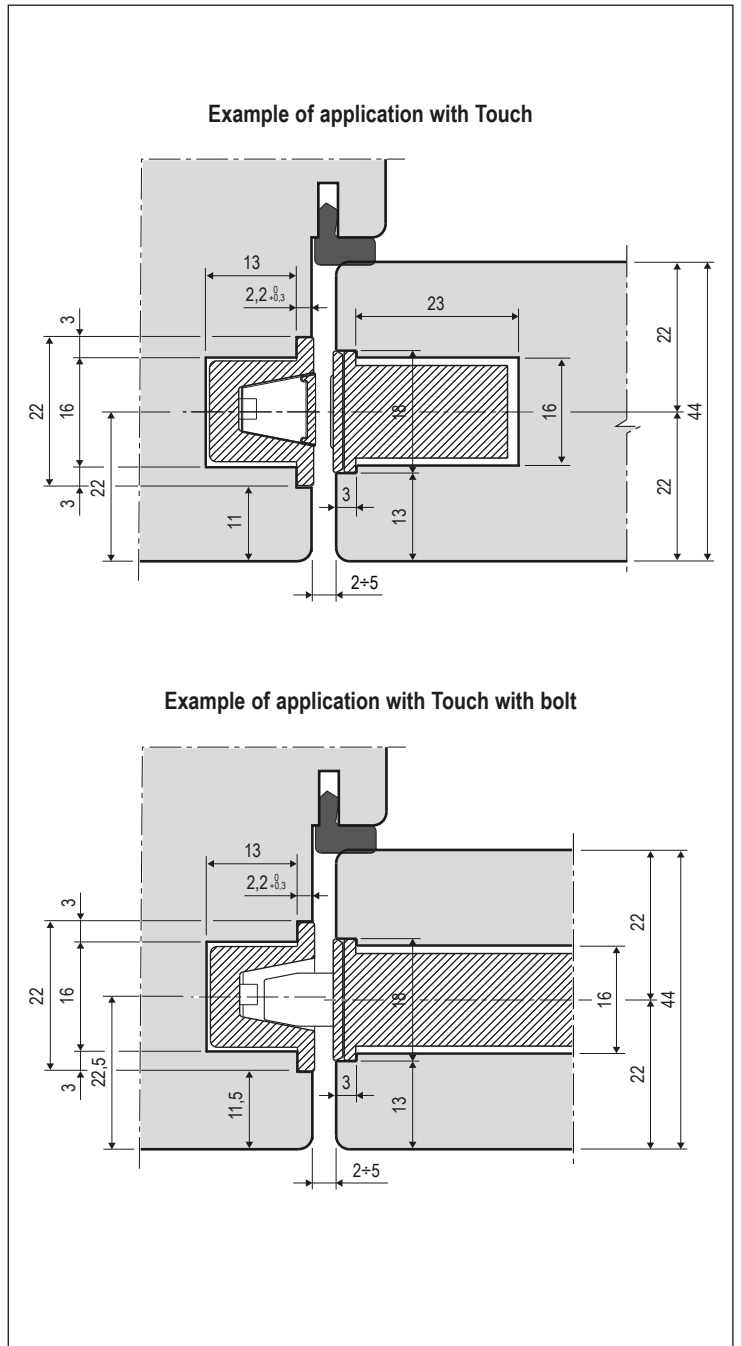

# Easy-Touch - Striker for wooden frame

**Description**

Magnetic striker in plastic material with round edges. Easy-Touch is compatible with the milling of Easy-Matic and Easy-Fix 22x82 mm, 2,2 mm thickness.

**Use**

To be coupled with Touch and Touch with bolt installing it on the frame as indicated in the picture.

**Fastening**

With 2 screws 3,5x20 mm.

**Order Specifications**

Article	
B02404.31.XX	

**Note.** Refer to the price list in force to check the availability of the finishes.