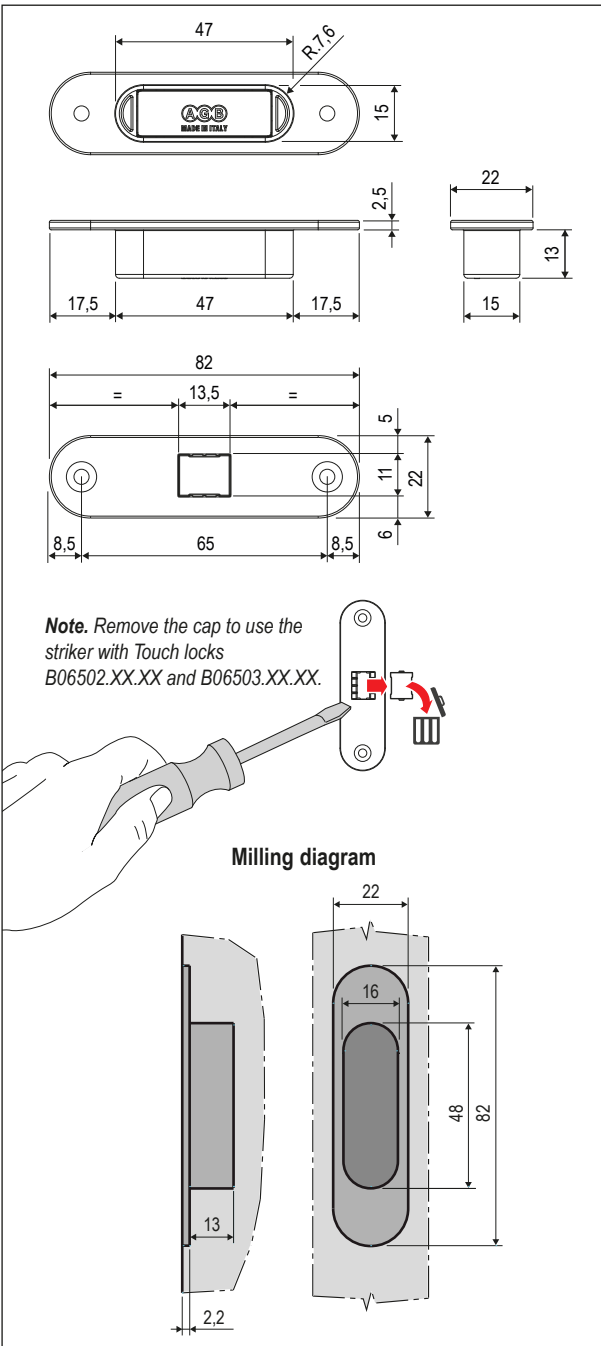

# Easy-Touch - Striker for wooden frame

**Description**

Magnetic striker in plastic material with round edges. Easy-Touch is compatible with the milling of Easy-Matic and Easy-Fix 22x82 mm, 2,2 mm thickness.

**Use**

To be coupled with Touch and Touch with bolt installing it on the frame as indicated in the picture.

**Fastening**

With 2 screws 3,5x20 mm.

**Order Specifications**

Article	
B02404.31.XX	

**Note.** Refer to the price list in force to check the availability of the finishes.